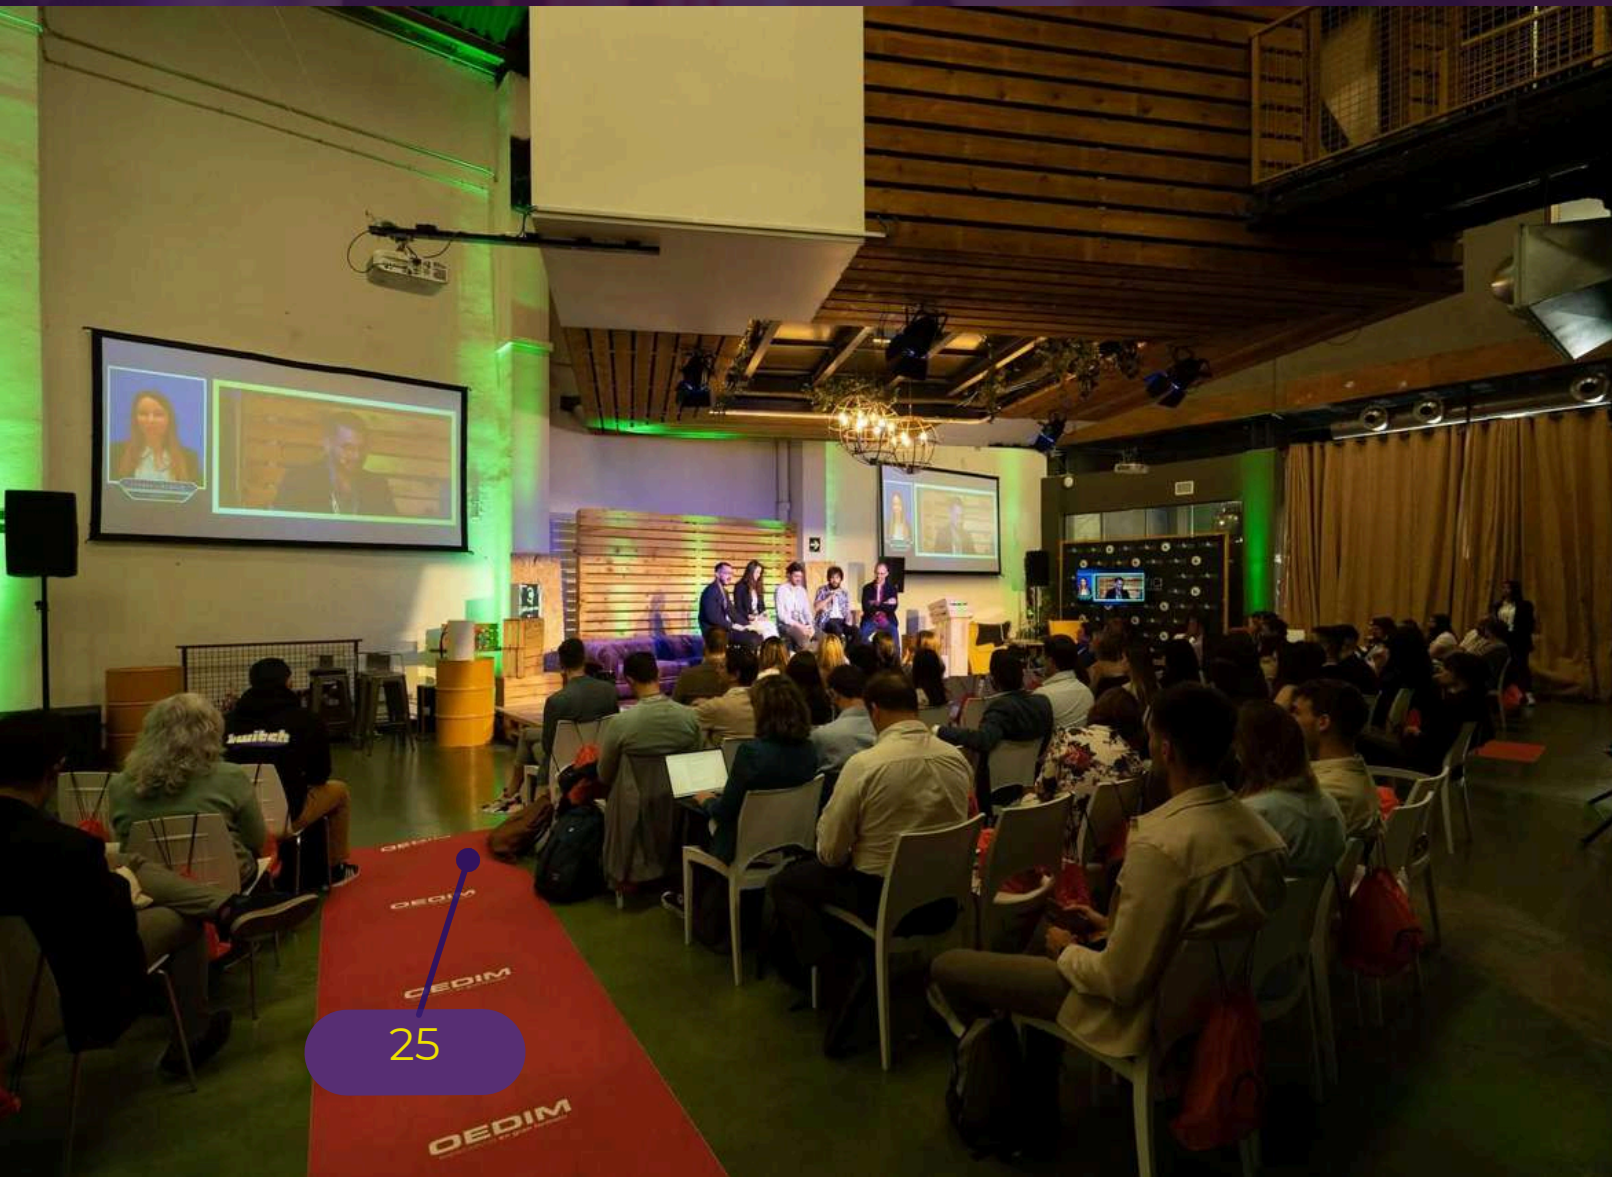

VALKIRIA
EXPERIENCE • COMMUNITY • INNOVATION

A SINGULAR
EXPERIENCE